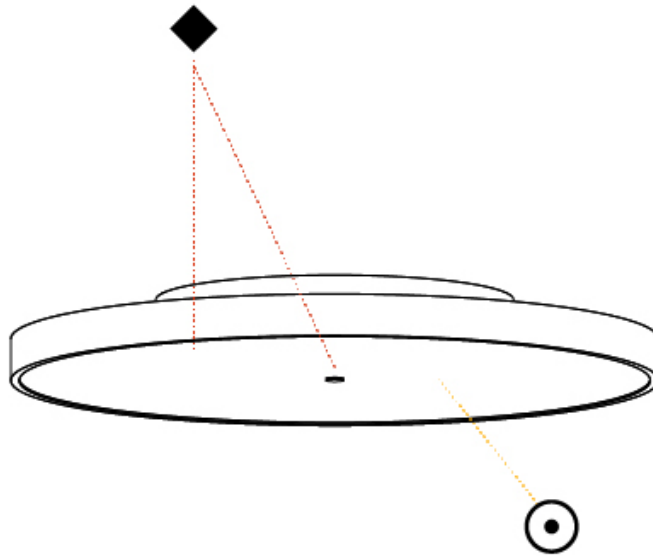

A3D092-

PROJECT

TYPE

SPECIFIER

QUANTITY

DATE