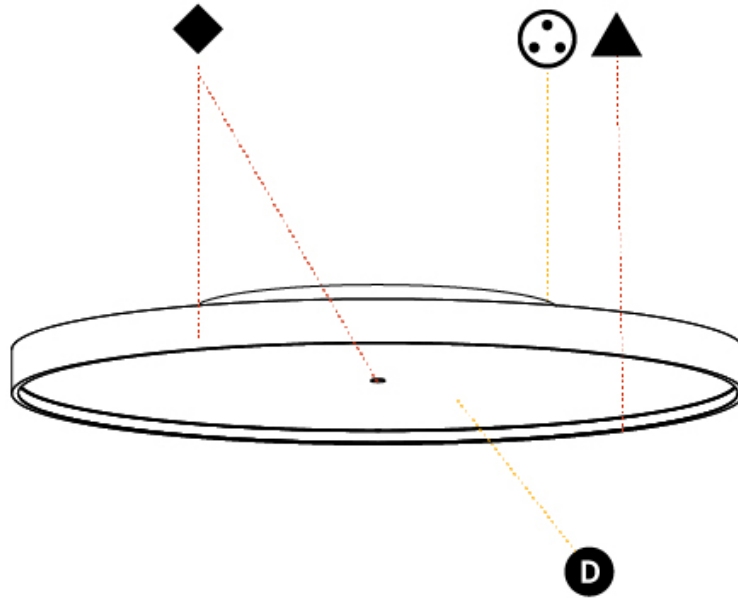

SIGN DIVA KORONA SURFACE

A3D098-

PROJECT

TYPE

SPECIFIER

QUANTITY

DATE