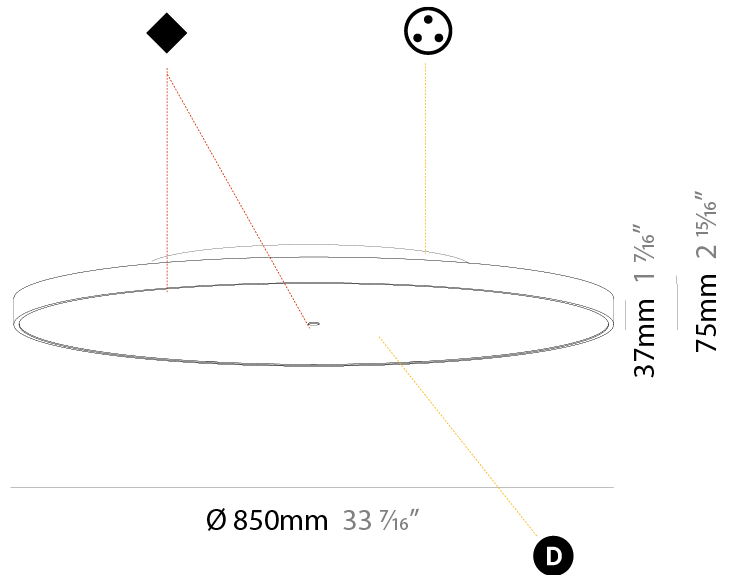

GENERAL

Series: Sign Diva
Subseries: Sign Diva
Brand: Prolicht
Division: Architectural
Mounting Type: Surface
Mounting Location: Ceiling
Subcategory: Ambient

PHYSICAL

Shape: Round
Diameter (mm): 850
Diameter (in): 33 ⁷/₁₆"
Height (mm): 75
Height (in): 2 ¹⁵/₁₆"
Light Distribution: Direct / Indirect
Weight (kg): 12.906
Weight (lbs): 28.453
Diffuser: Direct - PMMA - Opal/Micro-Prism/Sparkling Secret/Vintage Industrial with Shine Ring / Indirect - White/Yellow/Orange/Red/Blue/Green
Fixture Finish: SSR / BKV / CWI / CRY / HAB / UFT / ITA / RUA / FTG / MYG / LOD / PUS / FRO / FUP / KIA / POP / BLS / SPG / MEY / GOH / GUM / CHC / COM / ABZ / JAG / OBR / MOS / ROR
Fixture Material: Extruded Aluminum / Steel

ELECTRICAL

Lamp Type: LED (Zhaga Standard)
Input Wattage (W): 96.8
Total Output Wattage (W): 76.8
Dimming: Tri-Mode (Non-Dimming and Phase Dimming (120Vac only) and 0-10V Dimming)
Driver Included: Yes
Driver Location: Integrated
Driver Type: Constant Current - Universal
Driver Class: Class 2
Input Voltage (V): 120 - 277
Constant Current (MA): 600

LED

Color Temperature (°K): 3000 / 3500 / 4000
Max. Delivered Lumen (lm): 11160 / 11388 / 11620
CRI: >90 CRI
Lamp Life (hrs): 50000

OPTICAL

RATINGS AND CERTIFICATIONS

Certified By: Certified for North American Standards
IP rating: IP20

PROJECT
TYPE
SPECIFIER
QUANTITY
DATE