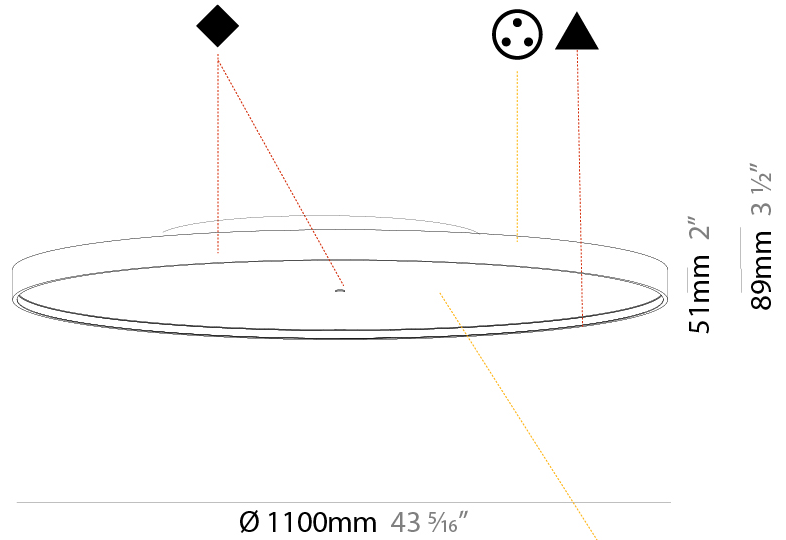

GENERAL

Series: Sign Diva
Subseries: Sign Diva Korona
Brand: Prolicht
Division: Architectural
Mounting Type: Surface
Mounting Location: Ceiling
Subcategory: Ambient

PHYSICAL

Shape: Round
Diameter (mm): 1100
Diameter (in): 43 ⁵/₁₆
Height (mm): 89
Height (in): 3 ¹/₂
Light Distribution: Direct / Indirect
Weight (kg): 18.901
Weight (lbs): 41.67
Diffuser: Direct - PMMA - Opal/Micro-Prism/Sparkling Secret/Vintage Industrial / Indirect - White/Yellow/Orange/Red/Blue/Green
Fixture Finish: SSR / BKV / CWI / CRY / HAB / UFT / ITA / RUA / FTG / MYG / LOD / PUS / FRO / FUP / KIA / POP / BLS / SPG / MEY / GOH / GUM / CHC / COM / ABZ / JAG / OBR / MOS / ROR
Fixture Material: Extruded Aluminum / Steel

ELECTRICAL

Lamp Type: LED (Zhaga Standard)
Input Wattage (W): 169.4
Total Output Wattage (W): 134
Dimming: Tri-Mode (Non-Dimming and Phase Dimming (120Vac only) and 0-10V Dimming)
Driver Included: Yes
Driver Location: Integrated
Driver Type: Constant Current - Universal
Driver Class: Class 2
Input Voltage (V): 120 - 277
Constant Current (MA): 600

LED

Color Temperature (°K): 3000 / 3500 / 4000
Max. Delivered Lumen (lm): 19520 / 19933 / 20340
CRI: >90 CRI
Lamp Life (hrs): 50000

OPTICAL

RATINGS AND CERTIFICATIONS

Certified By: Certified for North American Standards
IP rating: IP20

PROJECT
TYPE
SPECIFIER
QUANTITY
DATE