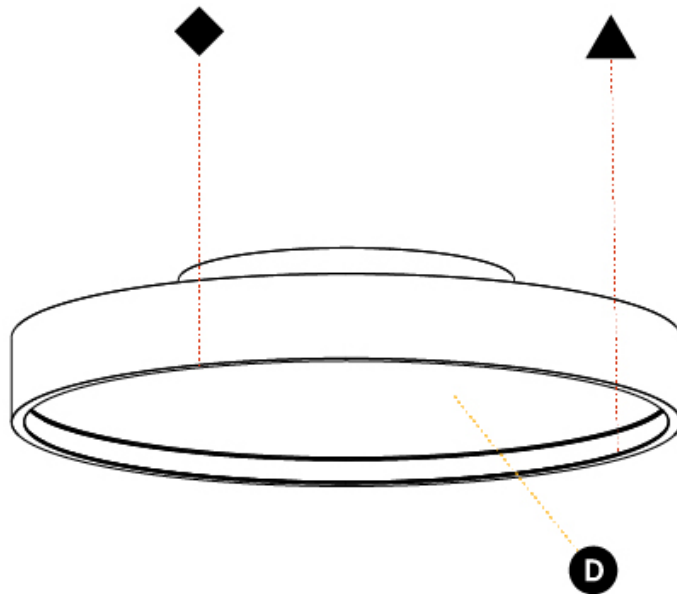

SIGN DIVA KORONA SURFACE

A3D101-

PROJECT

TYPE

SPECIFIER

QUANTITY

DATE