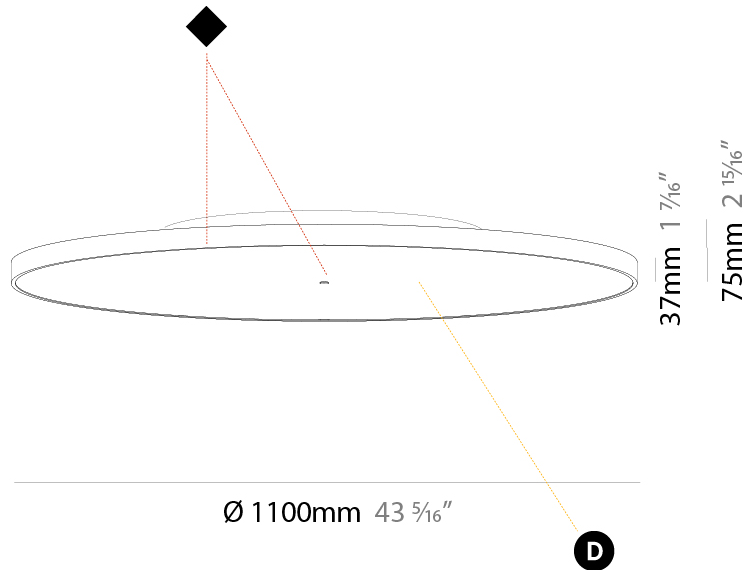

GENERAL

Series: Sign Diva
Subseries: Sign Diva
Brand: Prolicht
Division: Architectural
Mounting Type: Surface
Mounting Location: Ceiling
Subcategory: Ambient

PHYSICAL

Shape: Round
Diameter (mm): 1100
Diameter (in): 43 ⁵/₁₆"
Height (mm): 75
Height (in): 2 ¹⁵/₁₆"
Light Distribution: Direct
Weight (kg): 18.324
Weight (lbs): 40.397
Diffuser: PMMA - Opal/Micro-Prism/Sparkling Secret/Vintage Industrial with Shine Ring
Fixture Finish: SSR / BKV / CWI / CRY / HAB / UFT / ITA / RUA / FTG / MYG / LOD / PUS / FRO / FUP / KIA / POP / BLS / SPG / MEY / GOH / GUM / CHC / COM / ABZ / JAG / OBR / MOS / ROR
Fixture Material: Extruded Aluminum / Steel

ELECTRICAL

Lamp Type: LED (Zhaga Standard)
Input Wattage (W): 169.4
Total Output Wattage (W): 134
Dimming: Tri-Mode (Non-Dimming and Phase Dimming (120Vac only) and 0-10V Dimming)
Driver Included: Yes
Driver Location: Integrated
Driver Type: Constant Current - Universal
Driver Class: Class 2
Input Voltage (V): 120 - 277
Constant Current (MA): 600

LED

Color Temperature (°K): 3000 / 3500 / 4000
Max. Delivered Lumen (lm): 19520 / 19933 / 20340
CRI: >90 CRI
Lamp Life (hrs): 50000

OPTICAL

RATINGS AND CERTIFICATIONS

Certified By: Certified for North American Standards
IP rating: IP20