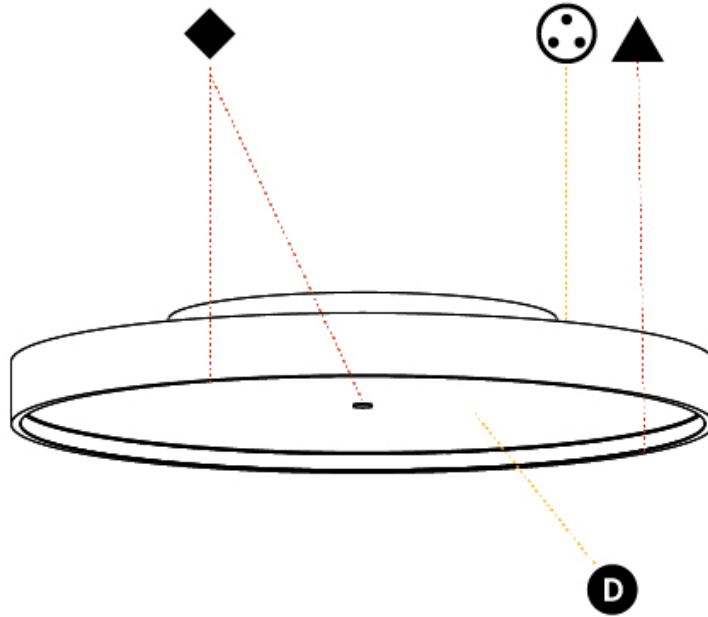

SIGN DIVA SURFACE

A3D087-

PROJECT

TYPE

SPECIFIER

QUANTITY

DATE