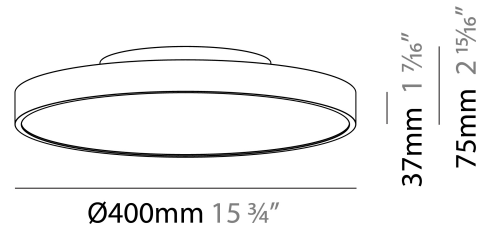

GENERAL

Series: Sign Diva
Subseries: Sign Diva
Brand: Prolicht
Division: Architectural
Mounting Type: Surface
Mounting Location: Ceiling
Subcategory: Ambient

PHYSICAL

Shape: Round
Diameter (mm): 400
Diameter (in): 15 ³/₄
Height (mm): 75
Height (in): 2 ¹⁵/₁₆
Light Distribution: Direct / Indirect
Weight (kg): 2.302
Weight (lbs): 5.075
Diffuser: Direct - PMMA - Opal/Micro-Prism/Sparkling Secret/Vintage Industrial with Shine Ring / Indirect - White/Yellow/Orange/Red/Blue/Green
Fixture Finish: SSR / BKV / CWI / CRY / HAB / UFT / ITA / RUA / FTG / MYG / LOD / PUS / FRO / FUP / KIA / POP / BLS / SPG / MEY / GOH / GUM / CHC / COM / ABZ / JAG / OBR / MOS / ROR
Fixture Material: Extruded Aluminum / Steel

ELECTRICAL

Lamp Type: LED (Zhaga Standard)
Input Wattage (W): 19.8
Total Output Wattage (W): 16
Dimming: Tri-Mode (Non-Dimming and Phase Dimming (120Vac only) and 0-10V Dimming)
Driver Included: Yes
Driver Location: Integrated
Driver Type: Constant Current - Universal
Driver Class: Class 2
Input Voltage (V): 120 - 277
Constant Current (MA): 500

LED

Color Temperature (*K): 3000 / 3500 / 4000
Max. Delivered Lumen (lm): 2280 / 2313 / 2360
CRI: >90 CRI
Lamp Life (hrs): 50000

OPTICAL

RATINGS AND CERTIFICATIONS

Certified By: Certified for North American Standards
IP rating: IP20