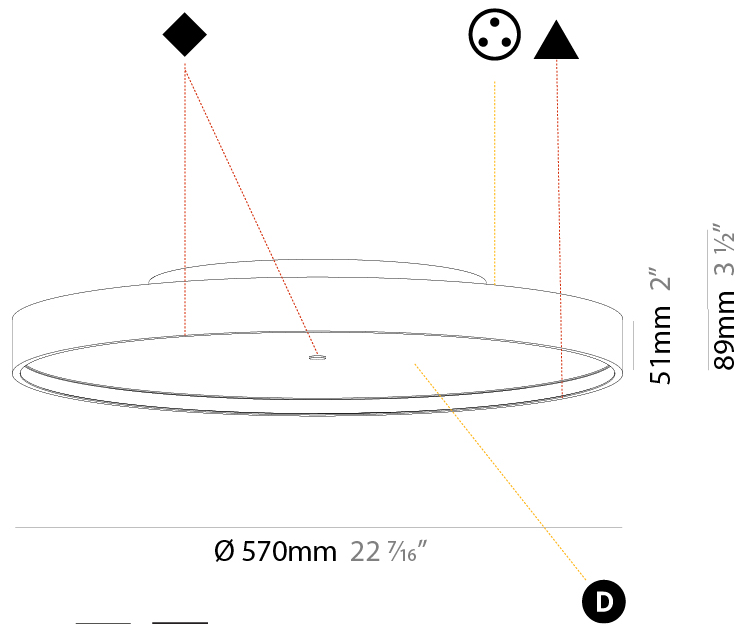

GENERAL

Series: Sign Diva
Subseries: Sign Diva Korona
Brand: Prolicht
Division: Architectural
Mounting Type: Surface
Mounting Location: Ceiling
Subcategory: Ambient

PHYSICAL

Shape: Round
Diameter (mm): 570
Diameter (in): 22 7/16
Height (mm): 89
Height (in): 3 1/2
Light Distribution: Direct / Indirect
Weight (kg): 7.4
Weight (lbs): 16.314
Diffuser: Direct - PMMA - Opal/Micro-Prism/Sparkling Secret/Vintage Industrial / Indirect - White/Yellow/Orange/Red/Blue/Green
Fixture Finish: SSR / BKV / CWI / CRY / HAB / UFT / ITA / RUA / FTG / MYG / LOD / PUS / FRO / FUP / KIA / POP / BLS / SPG / MEY / GOH / GUM / CHC / COM / ABZ / JAG / OBR / MOS / ROR
Fixture Material: Extruded Aluminum / Steel

ELECTRICAL

Lamp Type: LED (Zhaga Standard)
Input Wattage (W): 58.3
Total Output Wattage (W): 53
Dimming: Tri-Mode (Non-Dimming and Phase Dimming (120Vac only) and 0-10V Dimming)
Driver Included: Yes
Driver Location: Integrated
Driver Type: Constant Current - Universal
Driver Class: Class 2
Input Voltage (V): 120 - 277
Constant Current (MA): 350

LED

Color Temperature (°K): 3000 / 3500 / 4000
Max. Delivered Lumen (lm): 6170 / 6292 / 6420
CRI: >90 CRI
Lamp Life (hrs): 50000

OPTICAL

RATINGS AND CERTIFICATIONS

Certified By: Certified for North American Standards
IP rating: IP20