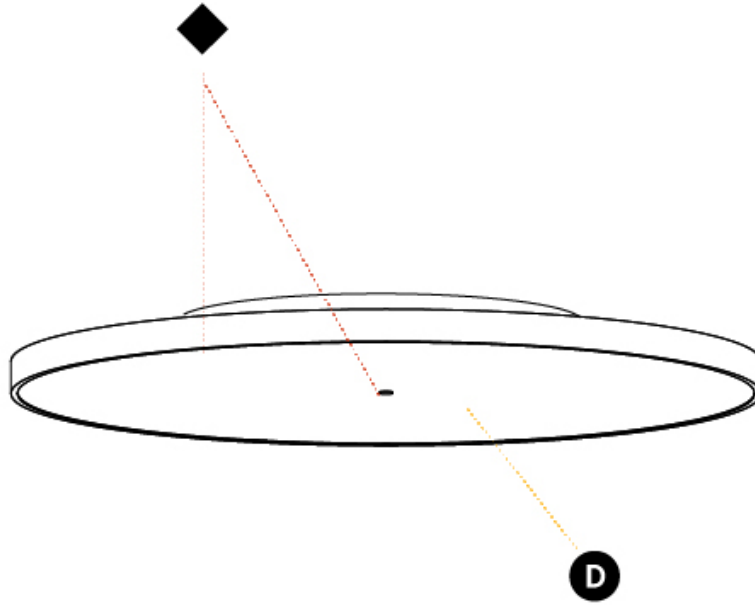

SIGN DIVA SURFACE

A3D093-

PROJECT	_____
TYPE	_____
SPECIFIER	_____
QUANTITY	_____
DATE	_____