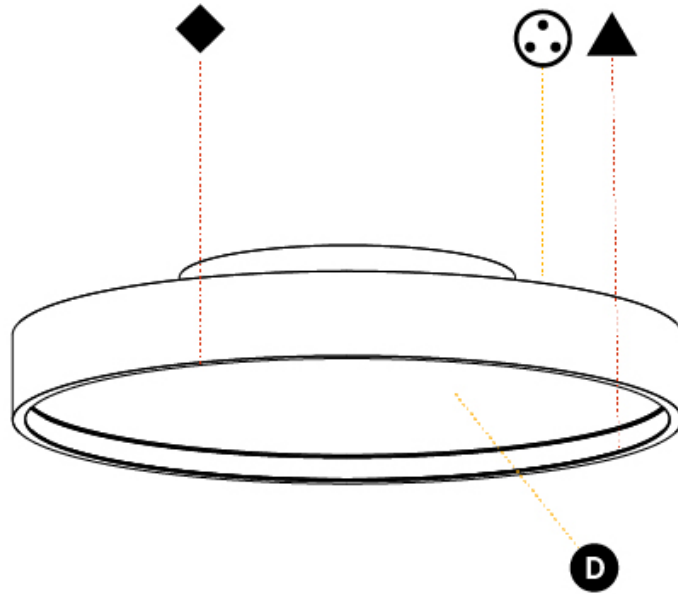

SIGN DIVA KORONA SURFACE

A3D096-

PROJECT	_____
TYPE	_____
SPECIFIER	_____
QUANTITY	_____
DATE	_____