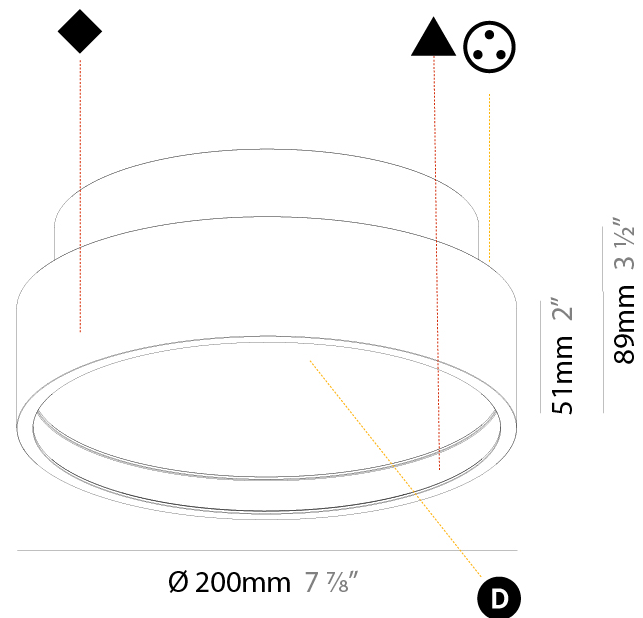

GENERAL

Series: Sign Diva
Subseries: Sign Diva Korona
Brand: Prolicht
Division: Architectural
Mounting Type: Surface
Mounting Location: Ceiling
Subcategory: Ambient

PHYSICAL

Shape: Round
Diameter (mm): 200
Diameter (in): 7 7/8
Height (mm): 89
Height (in): 3 1/2
Light Distribution: Direct / Indirect
Weight (kg): 1.261
Weight (lbs): 2.78
Diffuser: Direct - PMMA - Opal/Micro-Prism/Sparkling Secret/Vintage Industrial / Indirect - White/Yellow/Orange/Red/Blue/Green
Fixture Finish: SSR / BKV / CWI / CRY / HAB / UFT / ITA / RUA / FTG / MYG / LOD / PUS / FRO / FUP / KIA / POP / BLS / SPG / MEY / GOH / GUM / CHC / COM / ABZ / JAG / OBR / MOS / ROR
Fixture Material: Extruded Aluminum / Steel

ELECTRICAL

Lamp Type: LED (Zhaga Standard)
Input Wattage (W): 12.1
Total Output Wattage (W): 11
Dimming: Tri-Mode (Non-Dimming and Phase Dimming (120Vac only) and 0-10V Dimming)
Driver Included: Yes
Driver Location: Integrated
Driver Type: Constant Current - Universal
Driver Class: Class 2
Input Voltage (V): 120 - 277
Constant Current (MA): 350

LED

Color Temperature (°K): 3000 / 3500 / 4000
Max. Delivered Lumen (lm): 1100 / 1117 / 1140
CRI: >90 CRI
Lamp Life (hrs): 50000

OPTICAL

RATINGS AND CERTIFICATIONS

Certified By: Certified for North American Standards
IP rating: IP20